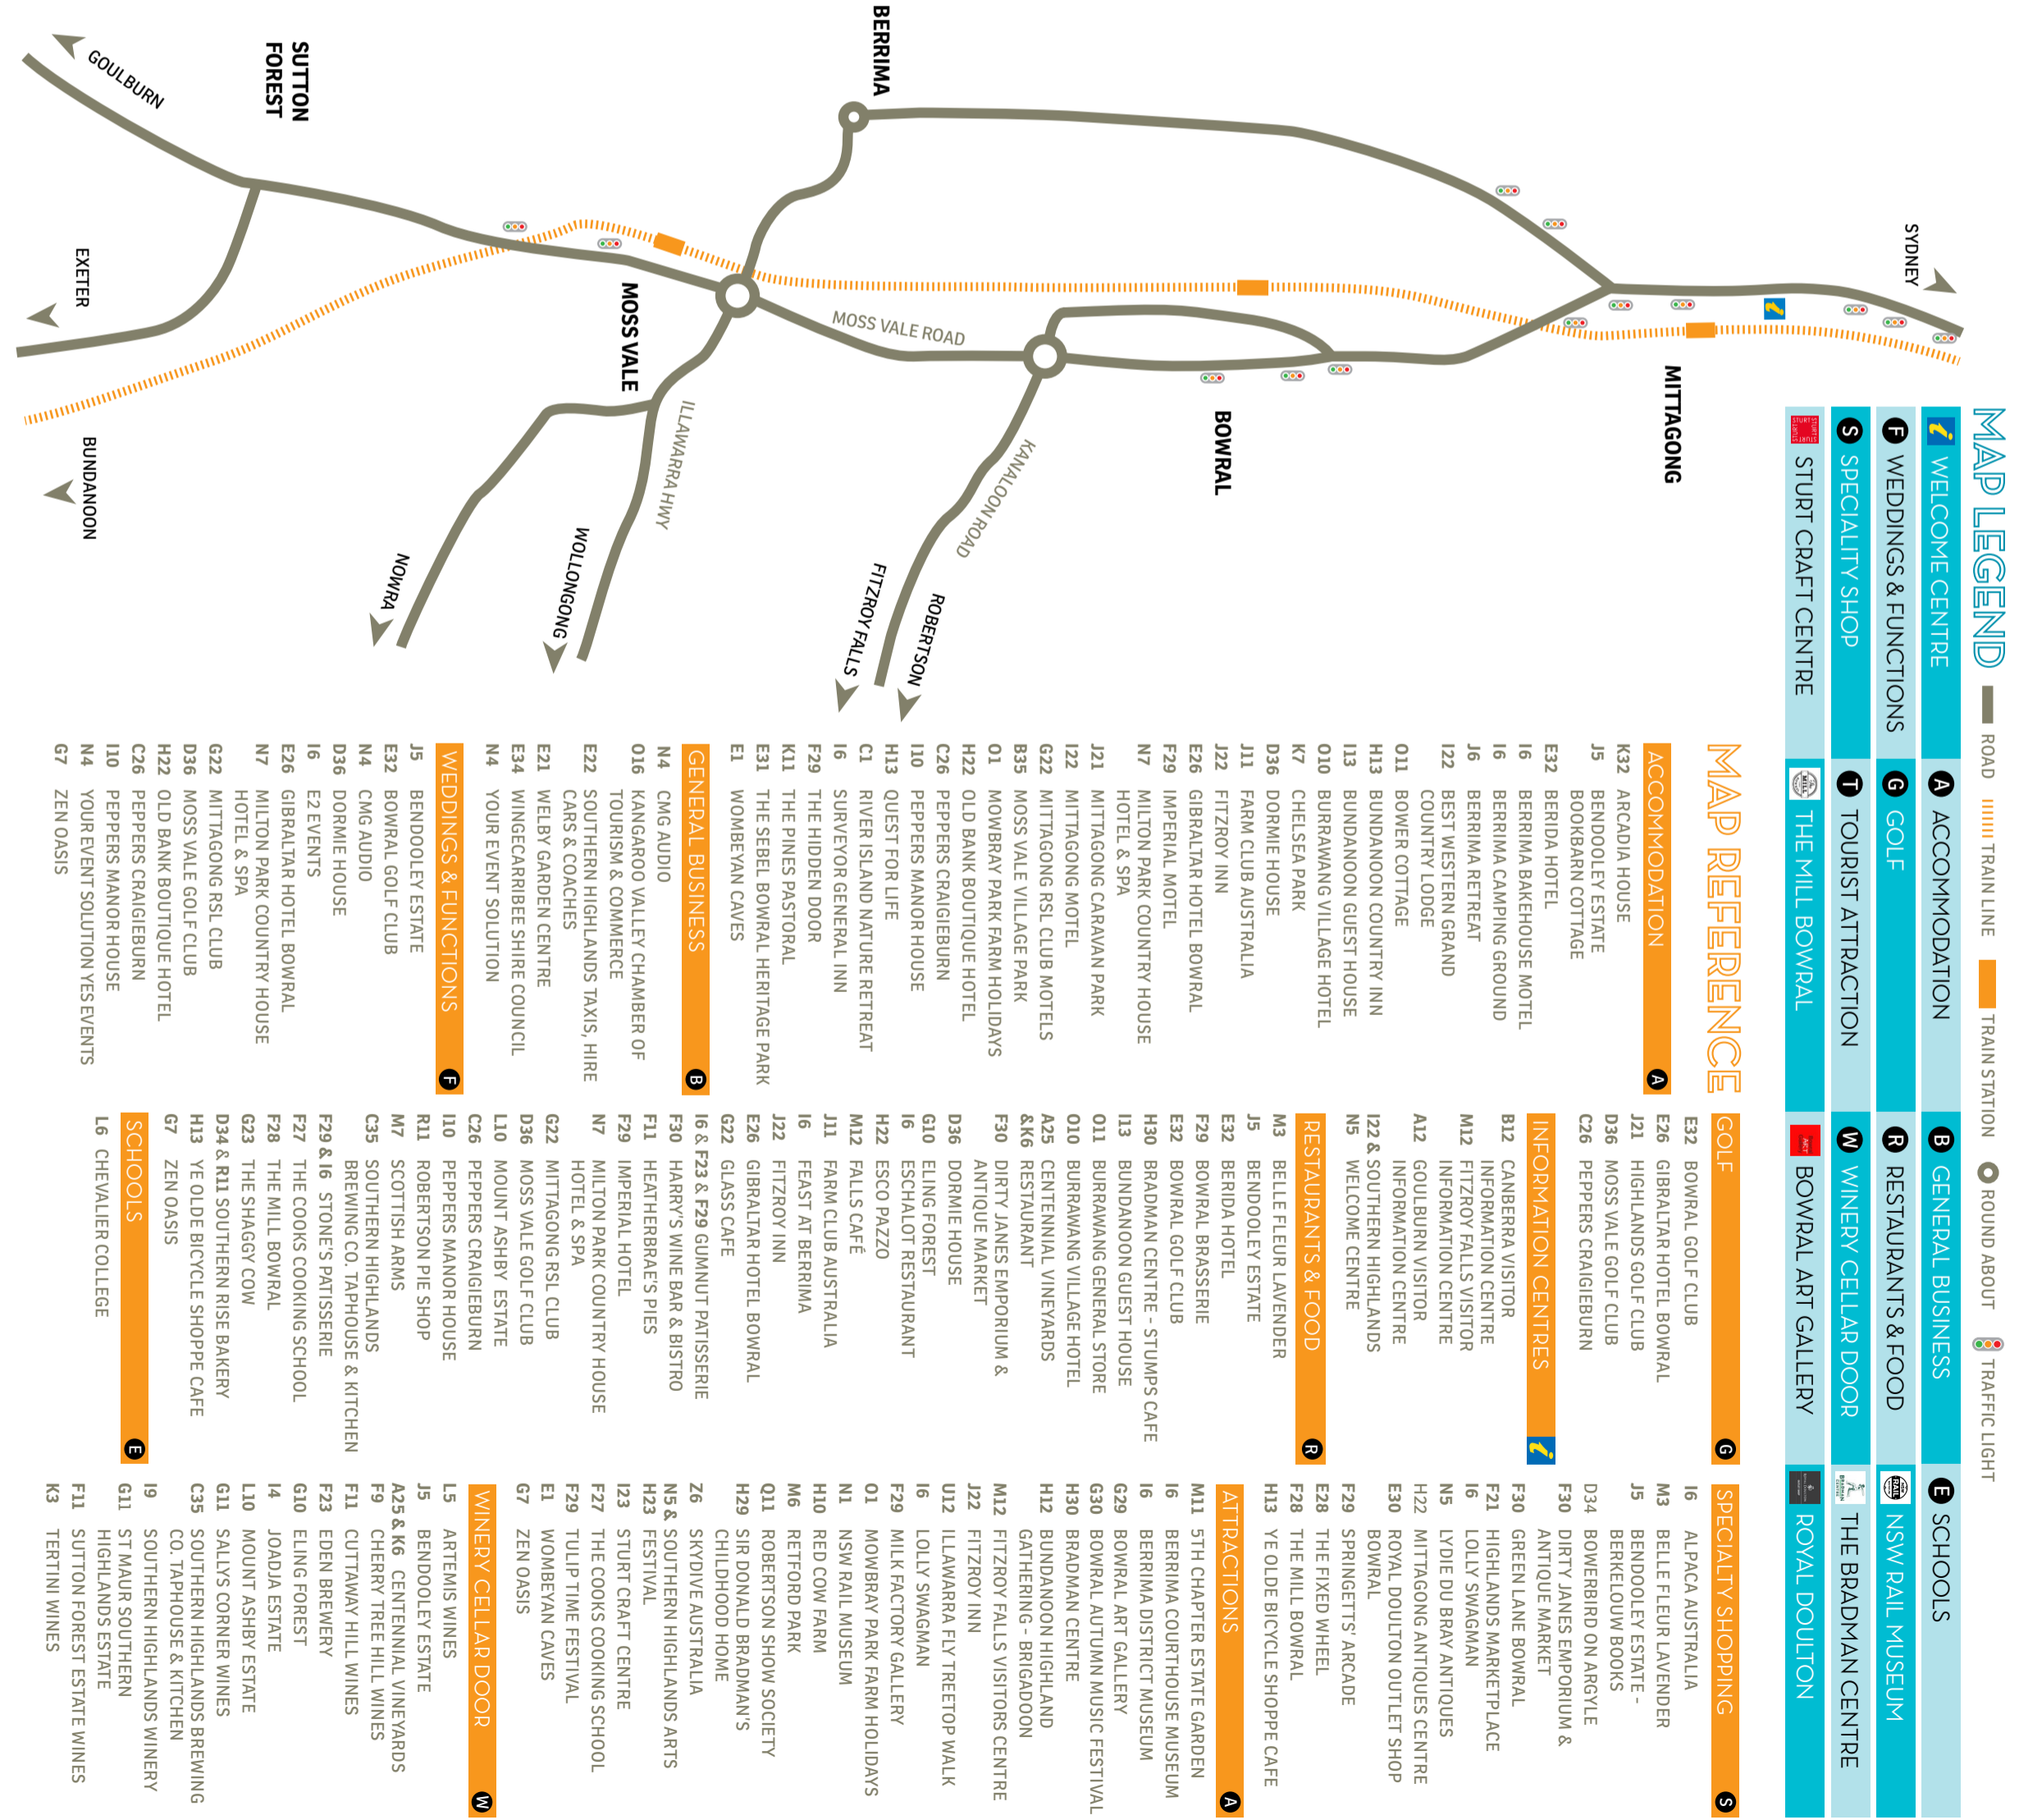

CALL THE SOUTHERN HIGHLANDS WELCOME CENTRE ON 1300 657 559 FOR FURTHER INFORMATION OR VISIT WWW.VISITSOUTHERNHIGHLANDS.COM.AU

MAP NOT TO SCALE. TO BE USED AS A GENERAL DIRECTION MAP OF REGION. DESTINATION SOUTHERN HIGHLANDS © 2017

MAP REFERENCE

- ACCOMMODATION**
 - 332 BOWRAL GOLF CLUB
 - 333 GIBRALTAR HOTEL BOWRAL
 - 334 HIGHLANDS GOLF CLUB
 - 335 MOSS VALE GOLF CLUB
 - 336 PEPPERS CRAIGIEBURN
- INFORMATION CENTRES**
 - 337 BERRINBA VISITOR INFORMATION CENTRE
 - 338 FITZROY FALLS VISITOR INFORMATION CENTRE
 - 339 GOULBURN VISITOR INFORMATION CENTRE
 - 340 SOUTHERN HIGHLANDS WELCOME CENTRE
 - 341 BELLEFLEUR/LAVENDER BELLEFLEUR ESTATE
 - 342 BENDOLEY ESTATE
 - 343 BENDOLY HOTEL
 - 344 BOWRAL BRASSERIE
 - 345 BOWRAL GOLF CLUB
 - 346 BRADMAN CENTRE - STUW'S CAFE
 - 347 BOWRAL ART GALLERY
 - 348 BOWRAL ANTIQUARIAN STORE
 - 349 BURRAMANG GENERAL STORE
 - 350 CENTENNIAL VINEYARDS
 - 351 DIRTY JAMES EMPORIUM & RESTAURANT
 - 352 FITZROY INN
 - 353 FITZROY INN
 - 354 FITZROY INN
 - 355 FITZROY INN
 - 356 FITZROY INN
 - 357 FITZROY INN
 - 358 FITZROY INN
 - 359 FITZROY INN
 - 360 FITZROY INN
 - 361 FITZROY INN
 - 362 FITZROY INN
 - 363 FITZROY INN
 - 364 FITZROY INN
 - 365 FITZROY INN
 - 366 FITZROY INN
 - 367 FITZROY INN
 - 368 FITZROY INN
 - 369 FITZROY INN
 - 370 FITZROY INN
 - 371 FITZROY INN
 - 372 FITZROY INN
 - 373 FITZROY INN
 - 374 FITZROY INN
 - 375 FITZROY INN
 - 376 FITZROY INN
 - 377 FITZROY INN
 - 378 FITZROY INN
 - 379 FITZROY INN
 - 380 FITZROY INN
 - 381 FITZROY INN
 - 382 FITZROY INN
 - 383 FITZROY INN
 - 384 FITZROY INN
 - 385 FITZROY INN
 - 386 FITZROY INN
 - 387 FITZROY INN
 - 388 FITZROY INN
 - 389 FITZROY INN
 - 390 FITZROY INN
 - 391 FITZROY INN
 - 392 FITZROY INN
 - 393 FITZROY INN
 - 394 FITZROY INN
 - 395 FITZROY INN
 - 396 FITZROY INN
 - 397 FITZROY INN
 - 398 FITZROY INN
 - 399 FITZROY INN
 - 400 FITZROY INN